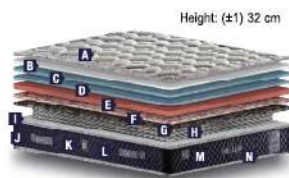

- **A** Quilted Knitted Fabric
- **B** Silicized Fiber (350 gr)
- **C** Down Feather Foam (1.7 cm)
- **D** Down Feather Foam (1.7 cm)
- **E** Down Feather Pad Foam (4 cm)
- **F** Comfort Pad Base
- **G** Cotton Thermal Felt
- **H** Hard Felt (1000 gr)
- **I** Multi Spring System
- **J** Edge Support Foam (6 cm)
- **K** Grilled Leather Air Capsule
- **L** Leather Carrying Handle
- **M** Decorative Border
- **N** Piping