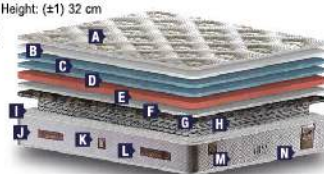

FLEXY SET

Height: (±1) 32 cm

- A** Quilted Knitted Fabric
- B** Siliconized Fiber (350 gr)
- C** Down Feather Foam (1.7 cm)
- D** HYPER Comfort Foam (5 cm)
- E** 22 DNS Surface Foam (2 cm)
- F** 22 DNS Surface Foam (2 cm)
- G** Hard Felt (1000 gr)
- H** Multi Spring System
- I** Edge Support Foam (6 cm)
- J** Decorative Leather Carrying Handle
- K** Grilled Leather Air Capsule
- L** Decorative Leather Carrying Handle
- M** Decorative Border
- N** Piping

QUEEN SET

- | | | |
|-------------------------------------------|-------------------------------------|--------------------|
| A Quilted Satin Fabric | H Thermal Felt (1200 gr) | Height: (±1) 32 cm |
| B Siliconized Fiber (400 gr) | I Hard Felt (1000 gr) | |
| C Down Feather Foam (1.7 cm) | J Pocket Spring System | |
| D Down Feather Foam (1.7 cm) | K Edge Support Foam (6 cm) | |
| E Down Feather Surface Foam (5 cm) | L Decorative Carrying Handle | |
| F 22 DNS Surface Foam (2 cm) | M Grilled Air Capsule | |
| G Comfort Pad Base | N Decorative Border | |

ARYA SET

- | | | |
|-------------------------------------|--------------------------------------|--------------------|
| A Hemp Knitted Fabric | H Multi Spring System | Height: (±1) 32 cm |
| B Siliconized Fiber (350 gr) | I Edge Support Foam (6 cm) | |
| C Down Feather Foam (1.7 cm) | J Leather Carrying Handle | |
| D Down Feather Foam (1.7 cm) | K Grilled Leather Air Capsule | |
| E HYPER Comfort Foam (5 cm) | L Leather Carrying Handle | |
| F Cotton Felt (2 cm) | M Decorative Border | |
| G Hard Felt (1000 gr) | N Piping | |