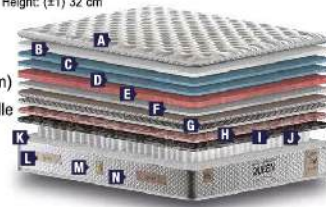

QUANTUM PLUS SET

Height: (±1) 32 cm

- A** Cotton Knitted Fabric
- B** Siliconized Fiber (1200 gr)
- C** Down Feather Foam (7 cm)
- D** HYPER Comfort Foam (5 cm)
- E** 23 DNS Surface Foam (2 cm)
- F** Thermal Felt (1000 gr)
- G** Hard Felt (1200 gr)
- H** Pocket Spring System
- I** Edge Support Foam (8 cm)
- J** Decorative Border
- K** Grilled Leather Air Capsule
- L** Leather Carrying Handle
- M** Metal Accessory
- N** Piping

FLEXY SET

Height: (±1) 32 cm

- A** Quilted Knitted Fabric
- B** Siliconized Fiber (350 gr)
- C** Down Feather Foam (1.7 cm)
- D** HYPER Comfort Foam (5 cm)
- E** 22 DNS Surface Foam (2 cm)
- F** 22 DNS Surface Foam (2 cm)
- G** Hard Felt (1000 gr)
- H** Multi Spring System
- I** Edge Support Foam (6 cm)
- J** Decorative Leather Carrying Handle
- K** Grilled Leather Air Capsule
- L** Decorative Leather Carrying Handle
- M** Decorative Border
- N** Piping

QUEEN SET

- | | | |
|-------------------------------------------|-------------------------------------|--------------------|
| A Quilted Satin Fabric | H Thermal Felt (1200 gr) | Height: (±1) 32 cm |
| B Siliconized Fiber (400 gr) | I Hard Felt (1000 gr) | |
| C Down Feather Foam (1.7 cm) | J Pocket Spring System | |
| D Down Feather Foam (1.7 cm) | K Edge Support Foam (6 cm) | |
| E Down Feather Surface Foam (5 cm) | L Decorative Carrying Handle | |
| F 22 DNS Surface Foam (2 cm) | M Grilled Air Capsule | |
| G Comfort Pad Base | N Decorative Border | |