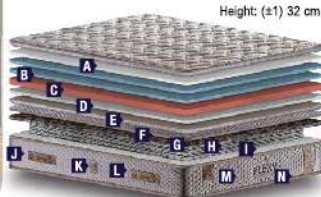

QUANTUM PLUS SET

Height: (±1) 32 cm

- A** Cotton Knitted Fabric
- B** Siliconized Fiber (1200 gr)
- C** Down Feather Foam (7 cm)
- D** HYPER Comfort Foam (5 cm)
- E** 23 DNS Surface Foam (2 cm)
- F** Thermal Felt (1000 gr)
- G** Hard Felt (1200 gr)
- H** Pocket Spring System
- I** Edge Support Foam (8 cm)
- J** Decorative Border
- K** Grilled Leather Air Capsule
- L** Leather Carrying Handle
- M** Metal Accessory
- N** Piping

FLEXY SET

Height: (±1) 32 cm

- A** Quilted Knitted Fabric
- B** Siliconized Fiber (350 gr)
- C** Down Feather Foam (1.7 cm)
- D** HYPER Comfort Foam (5 cm)
- E** 22 DNS Surface Foam (2 cm)
- F** 22 DNS Surface Foam (2 cm)
- G** Hard Felt (1000 gr)
- H** Multi Spring System
- I** Edge Support Foam (6 cm)
- J** Decorative Leather Carrying Handle
- K** Grilled Leather Air Capsule
- L** Decorative Leather Carrying Handle
- M** Decorative Border
- N** Piping