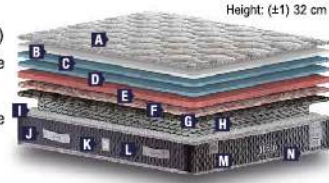

- **A** Quilted Knitted Fabric
- **B** Siliconized Fiber (300 gr)
- **C** Down Feather Foam (1.7 cm)
- **D** Down Feather Foam (1.7 cm)
- **E** Down Feather Foam (4 cm)
- **F** Cotton Felt (2 cm)
- **G** Hard Felt (1000 gr)
- **H** Multi Spring System
- **I** Edge Support Foam (6 cm)
- **J** Decorative Carrying Handle
- **K** Grilled Air Capsule
- **L** Decorative Carrying Handle
- **M** Decorative Border
- **N** Piping