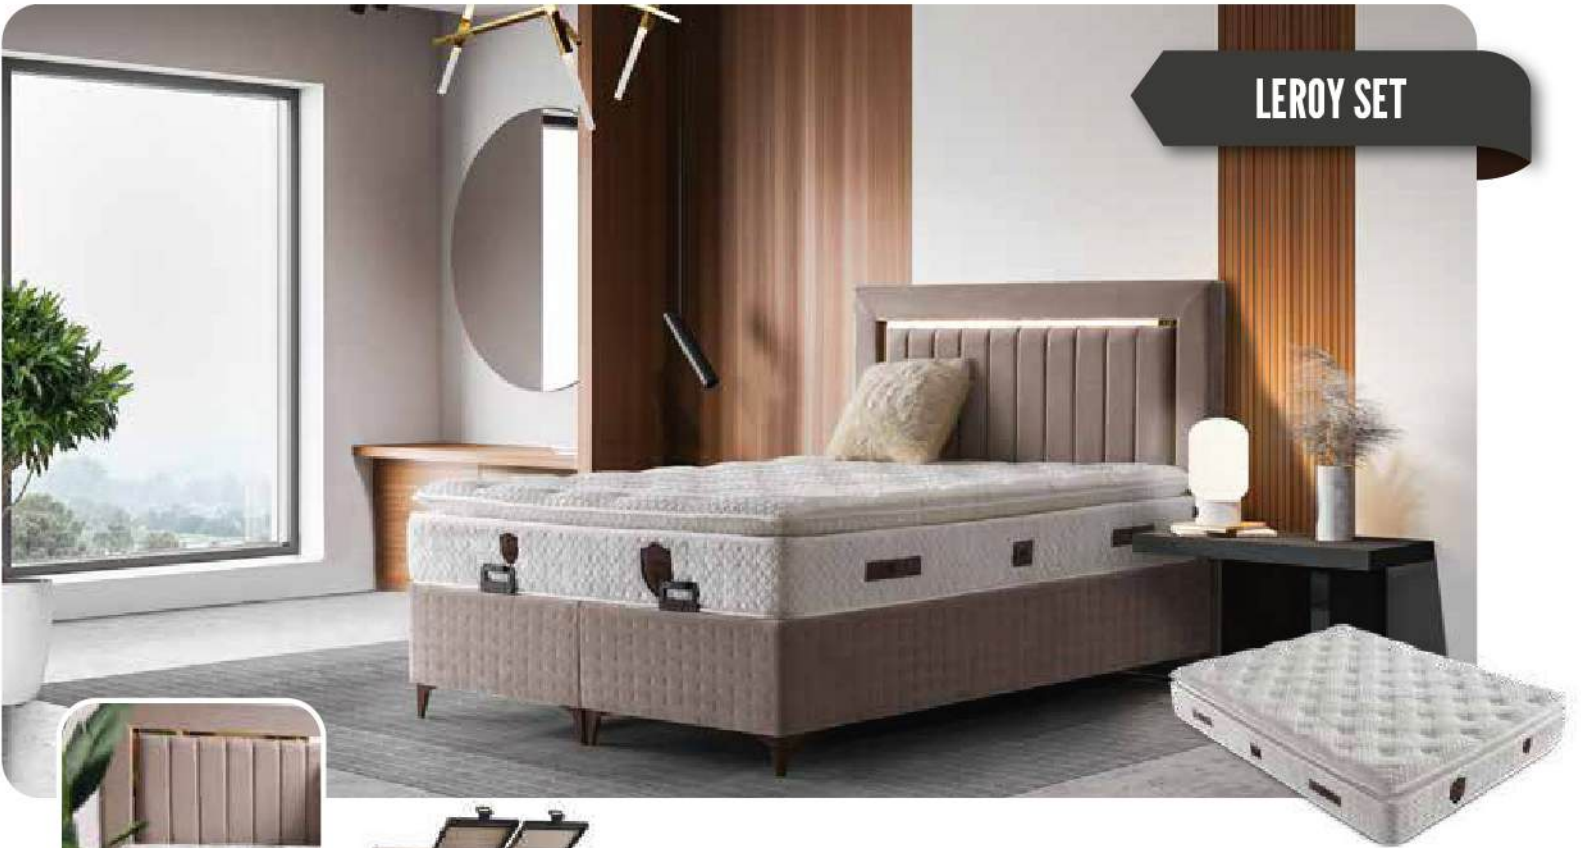

LEROY SET

Technical Specifications

- Cotton Plush Fabric
- Bonnell Spring
- Orthopedic
- Air Permeability
- Hypoallergenic
- Breathable
- Down Feather Foam
- Mattress Height 32 cm