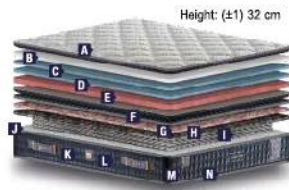

SIGNATURE SET