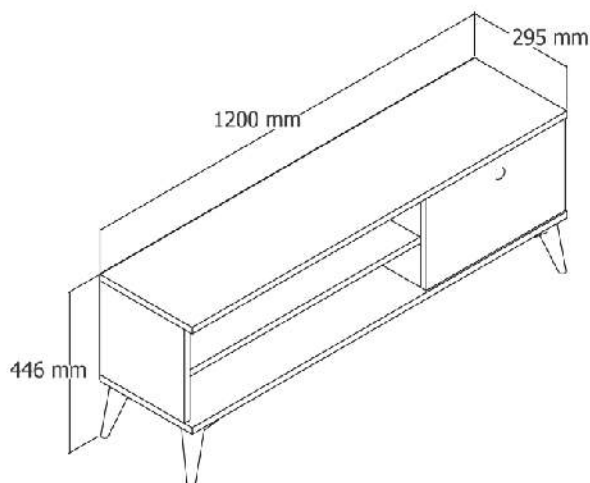

# RETRO 120 CM TV UNIT

MODEL CODE  
1560

MODEL CODE  
1562

MODEL CODE  
1564