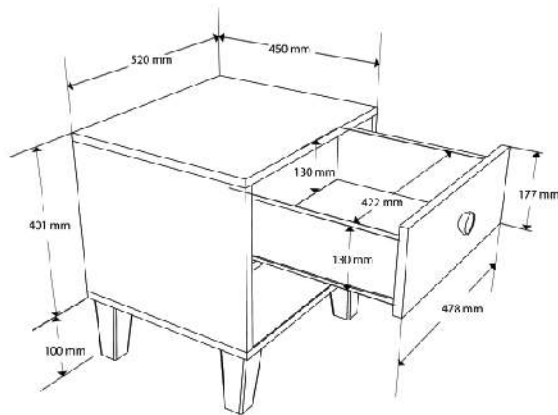

LISA NIGHTSTAND

MODEL CODE

3690