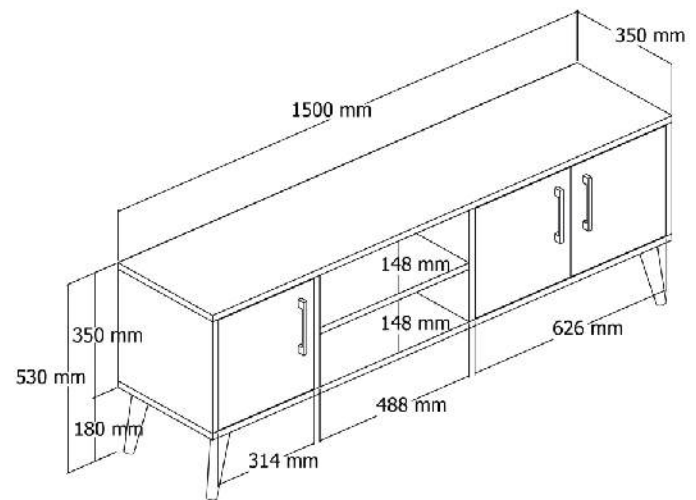

## EXXEN 150 CM TV UNIT

MODEL CODE  
1580

MODEL CODE  
1582

MODEL CODE  
1584