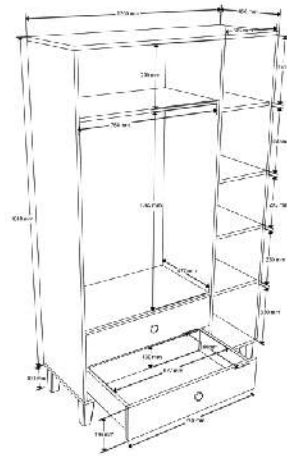

MODEL CODE
3522