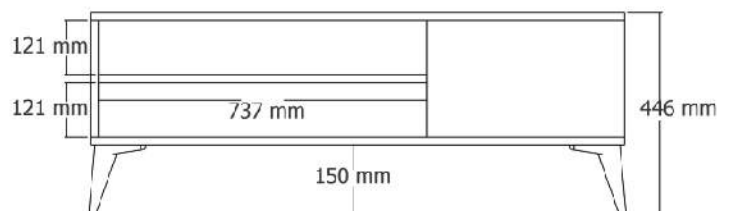

# RETRO 120 CM TV UNIT

MODEL CODE  
1560

MODEL CODE  
1562

MODEL CODE  
1564