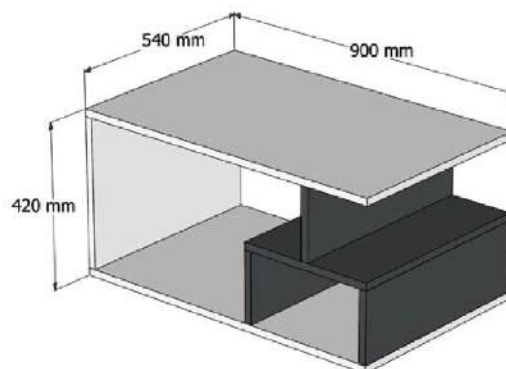

## ARTE COFFEE TABLE

MODEL CODE  
2040

MODEL CODE  
2042

MODEL CODE  
2046