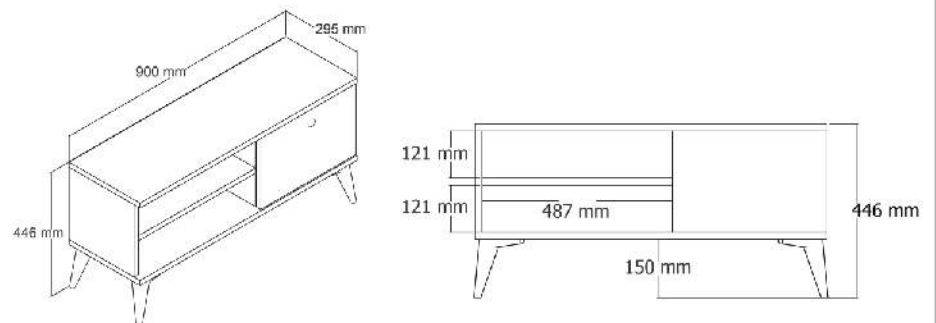

## RETRO 90 CM TV UNIT

MODEL CODE  
1550

MODEL CODE  
1552

MODEL CODE  
1554