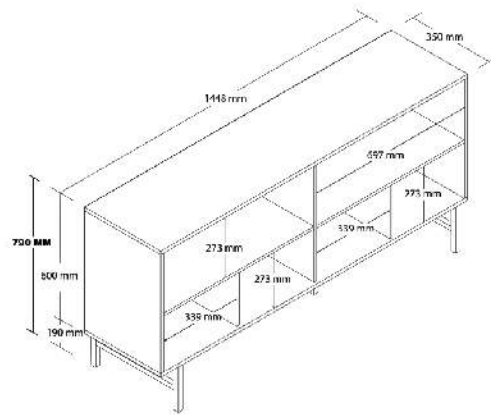

## DIAMOND CONSOLE

MODEL CODE  
4640

MODEL CODE  
4642

MODEL CODE  
4646