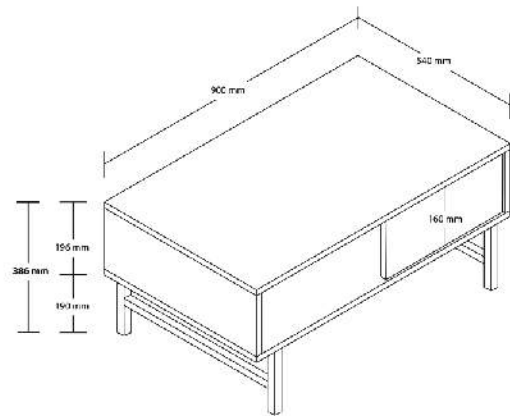

# DIAMOND COFFEE TABLE

MODEL CODE  
4230

MODEL CODE  
4232

MODEL CODE  
4236

TRAVERTEN