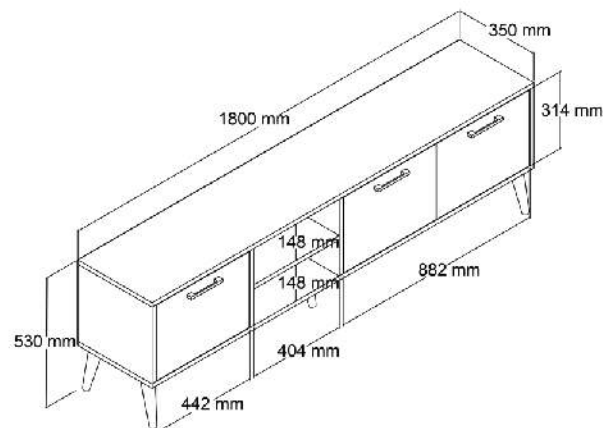

EXXEN 180 CM TV UNIT

MODEL CODE
1581